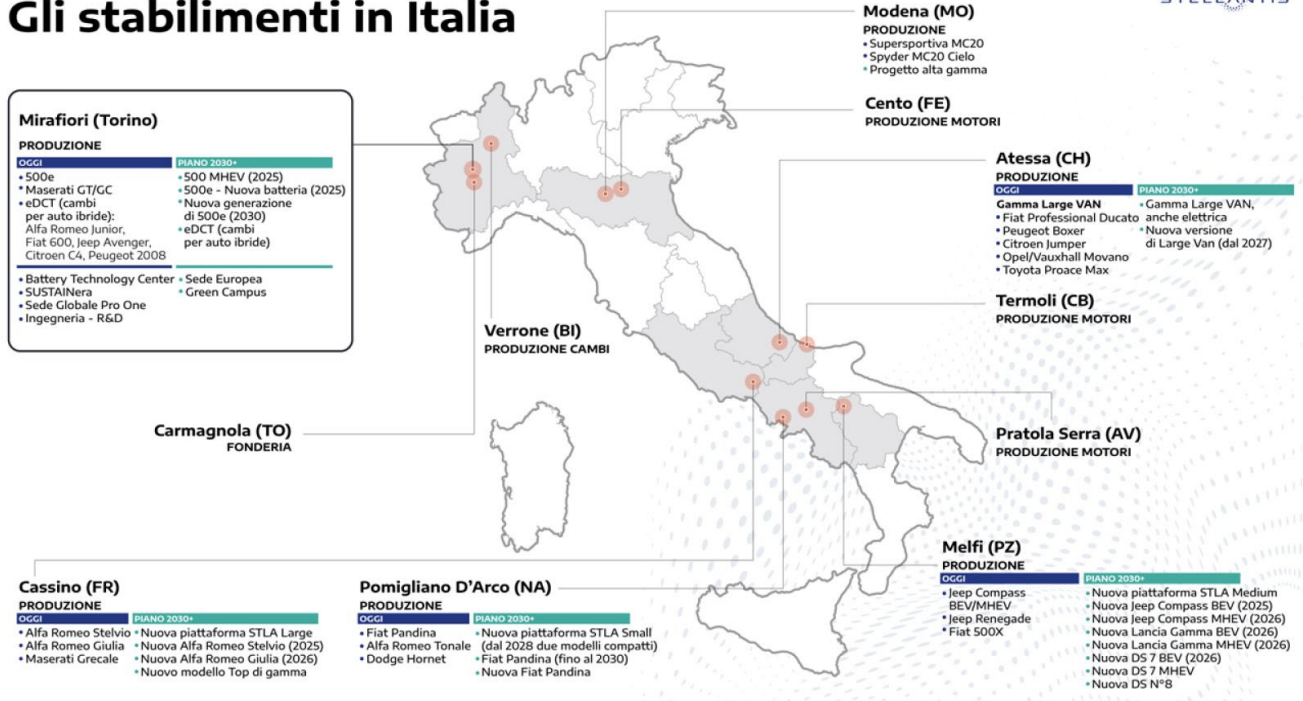

Gli stabilimenti in Italia

STELLANTIS

Caption:

Description:

Dimensions: 1668 x 900

apertura: 0

credit:

camera:

caption:

created_timestamp: 0

copyright:

focal_length: 0

iso: 0

shutter_speed: 0

title:

orientation: 0