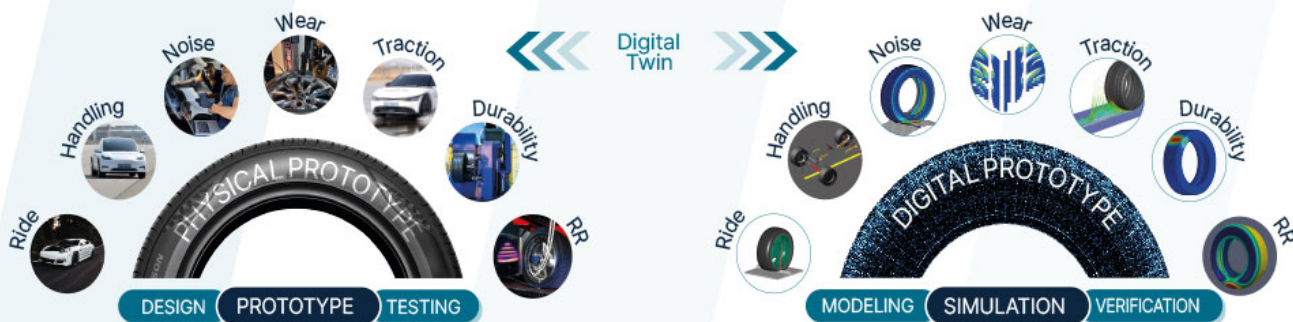

**KUMHO
TIRE**

TIRE DIGITAL TWIN SYSTEM

Physical Tire Development

Virtual Tire Development

Caption:

Description:

Dimensions: 1000 x 714

aperture: 0