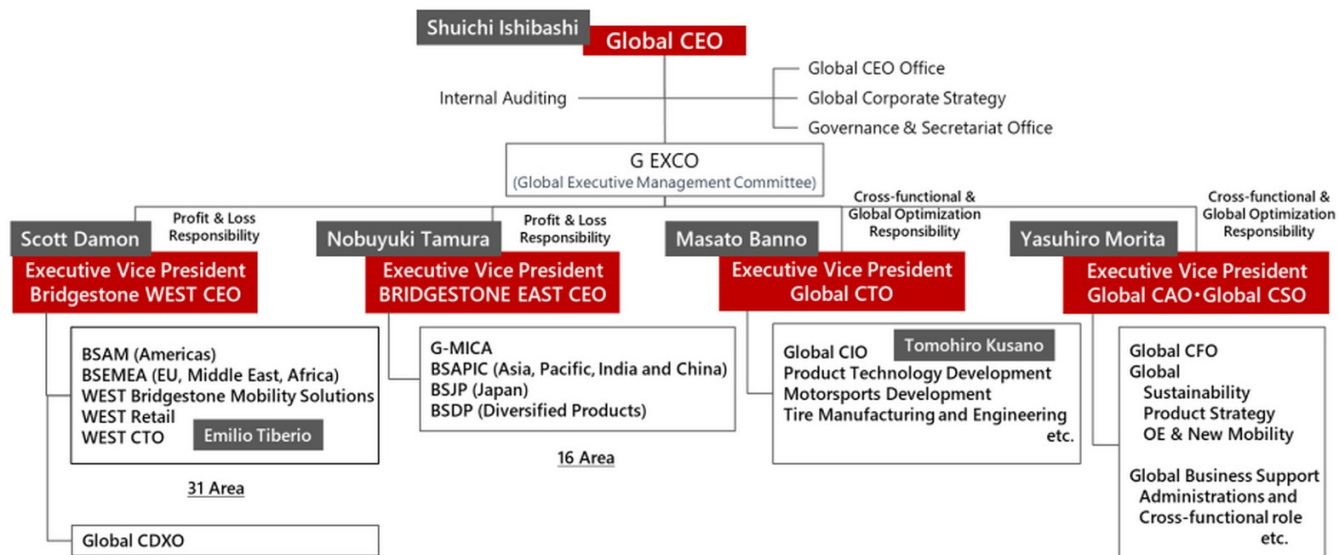

3. Chart of the New Global Executive Management Structure effective January 1, 2025

Caption:

Description:

Dimensions: 1600 x 769

aperture: 0

credit:

camera:

caption: