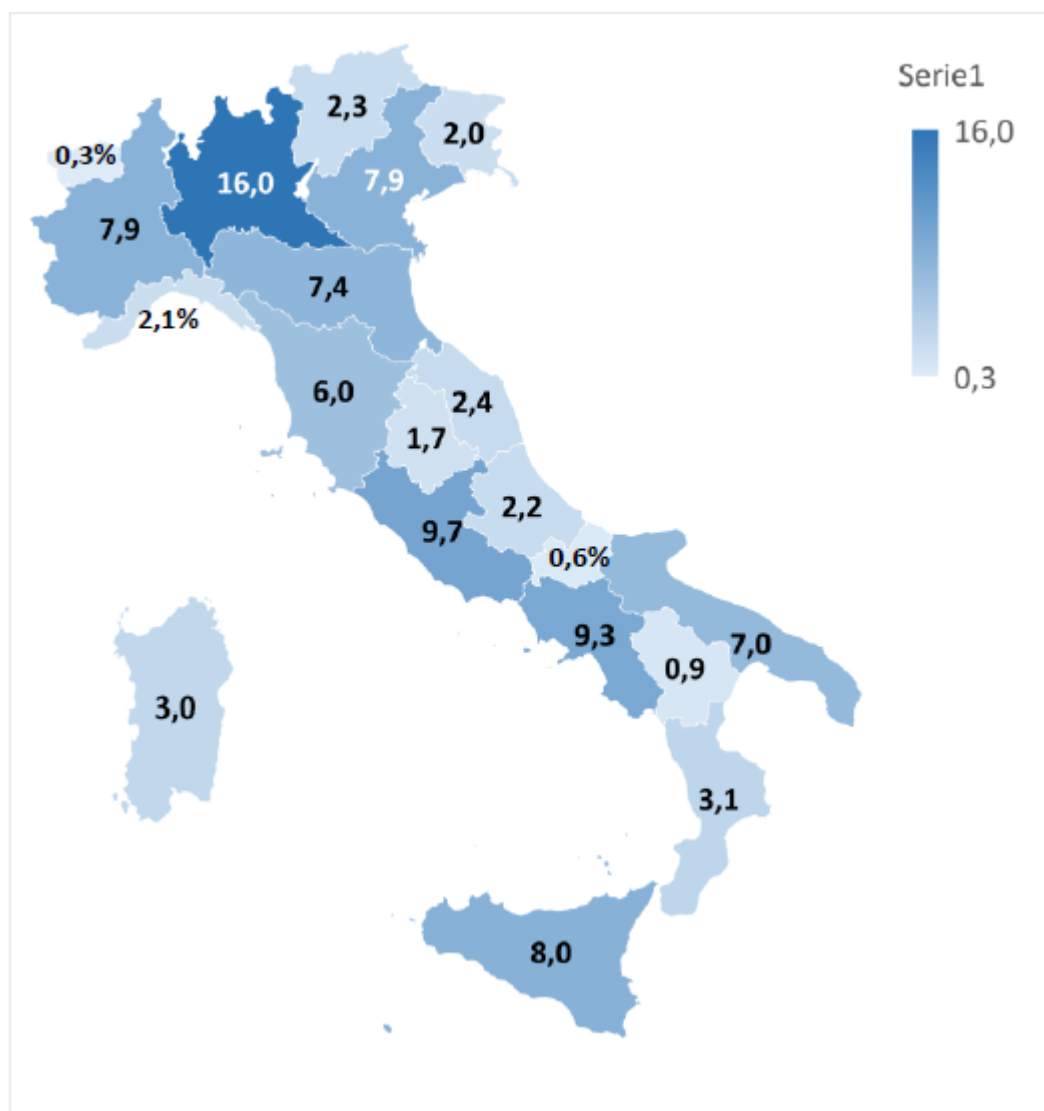

### Trasferimenti netti – Quota % Maggio 2024: Regione

Caption:

Description:

Dimensions: 589 x 611

aperture: 0

credit:

camera:  
caption:  
created\_timestamp: 0  
copyright:  
focal\_length: 0  
iso: 0  
shutter\_speed: 0  
title:  
orientation: 0  
keywords: Array