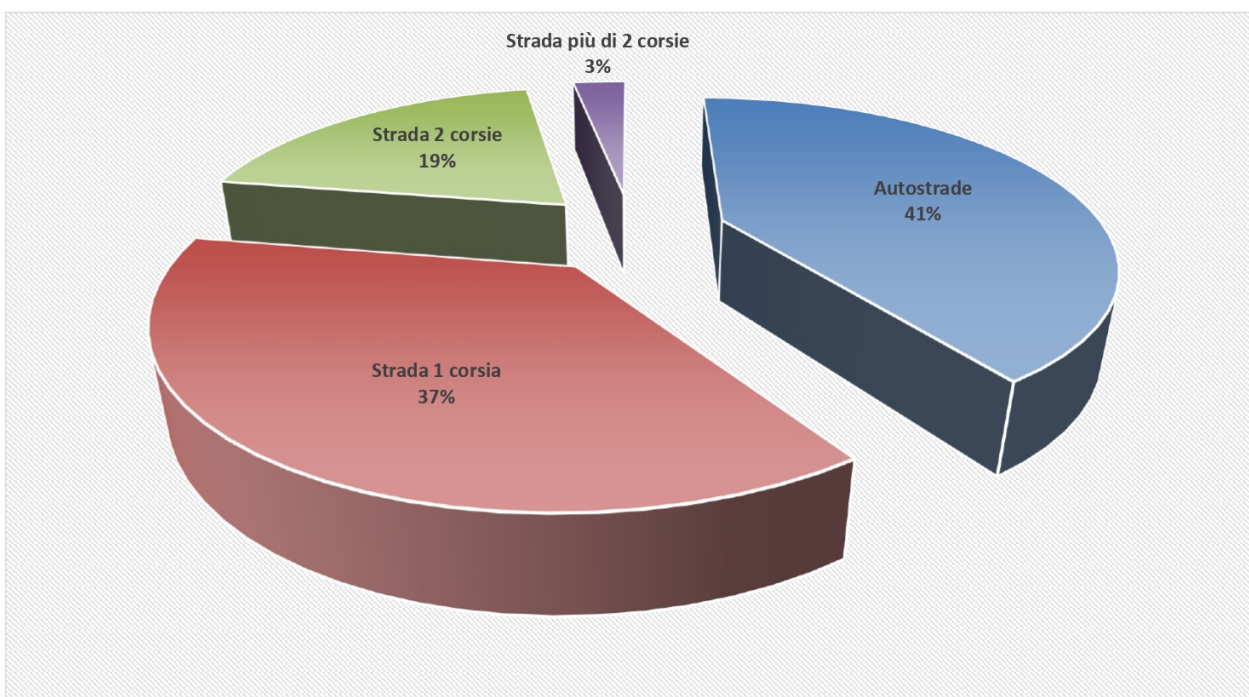

## TIPOLOGIA DI STRADE OGGETTO DI CONTROLLI

Caption:

Description:

Dimensions: 1600 x 1200

aperture: 0

credit:

camera:

caption:

created\_timestamp: 0

copyright:

focal\_length: 0

iso: 0  
shutter\_speed: 0  
title:  
orientation: 0  
keywords: Array