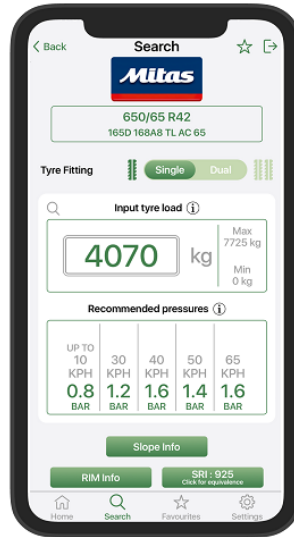

AGRO TYRE PRESSURE APP

Caption:

Description:

Dimensions: 1200 x 675

aperture: 0

credit:

camera:

caption:

created_timestamp: 0

copyright:

focal_length: 0

iso: 0

shutter_speed: 0

title:

orientation: 0

keywords: Array