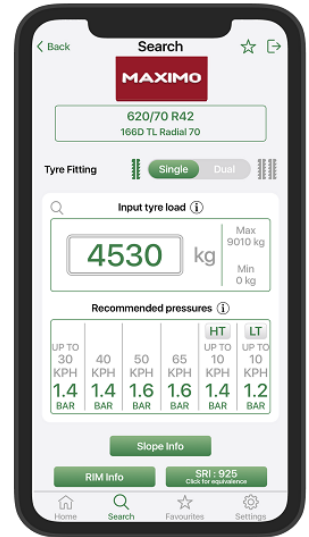

AGRO TYRE PRESSURE APP

Caption:

Description:

Dimensions: 1200 x 675

aperture: 0

credit:

camera:

caption:

created_timestamp: 0

copyright:

focal_length: 0

iso: 0

shutter_speed: 0

title:

orientation: 0

keywords: Array