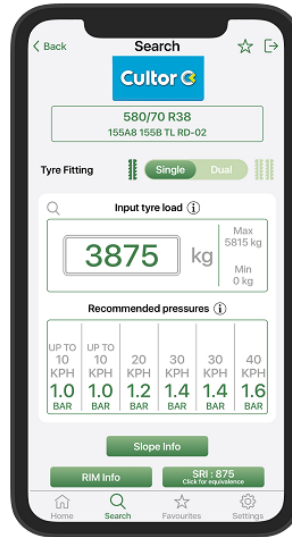

AGRO TYRE PRESSURE APP

Caption:

Description:

Dimensions: 1200 x 675

aperture: 0

credit:

camera:

caption:

created_timestamp: 0

copyright:

focal_length: 0

iso: 0

shutter_speed: 0

title:

orientation: 0

keywords: Array