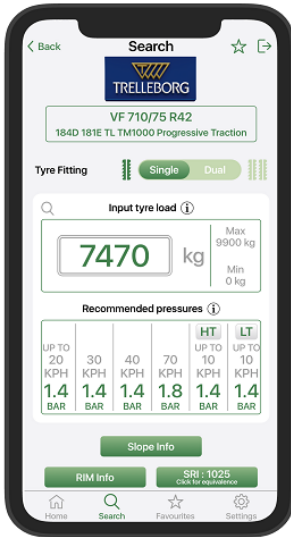

AGRO TYRE PRESSURE APP

Caption:

Description:

Dimensions: 1200 x 675

aperture: 0

credit:

camera:

caption:

created_timestamp: 0

copyright:

focal_length: 0

iso: 0

shutter_speed: 0

title:

orientation: 0

keywords: Array