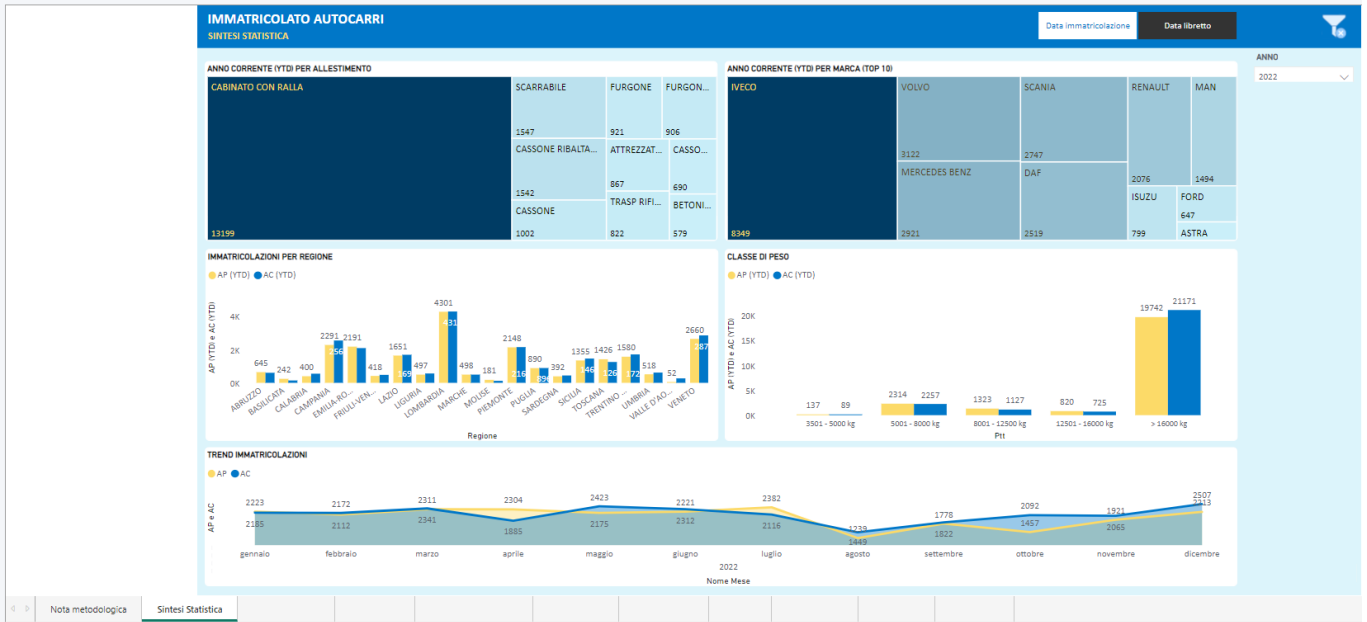

Immatricolato Autocarri

Caption:

Description:

Dimensions: 1650 x 892

aperture: 0

credit:

camera:

caption:

created_timestamp: 0

copyright:

focal_length: 0

iso: 0

shutter_speed: 0

title:

orientation: 0

keywords: Array