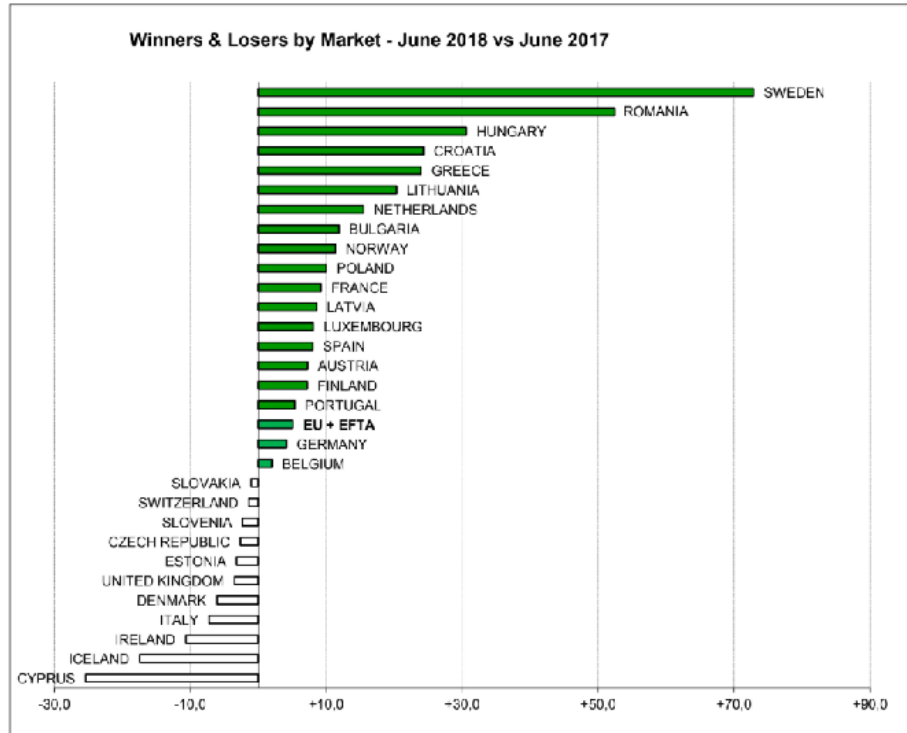

Countries	June 18/17	%
SWEDEN	+72.9	
ROMANIA	+52.4	
HUNGARY	+30.6	
CROATIA	+24.3	
GREECE	+24.0	
LITHUANIA	+20.3	
NETHERLANDS	+15.5	
BULGARIA	+11.9	
NORWAY	+11.4	
POLAND	+10.0	
FRANCE	+9.2	
LATVIA	+8.6	
LUXEMBOURG	+8.1	
SPAIN	+8.0	
AUSTRIA	+7.3	
FINLAND	+7.2	
PORTUGAL	+5.3	
EU + EFTA	+5.1	
GERMANY	+4.2	
BELGIUM	+2.0	
SLOVAKIA	-1.1	
SWITZERLAND	-1.4	
SLOVENIA	-2.3	
CZECH REPUBLIC	-2.6	
ESTONIA	-3.2	
UNITED KINGDOM	-3.5	
DENMARK	-6.1	
ITALY	-7.3	
IRELAND	-10.6	
ICELAND	-17.4	
CYPRUS	-25.4	

(*) data for Malta currently not available.
Fonte: ACEA

Caption:

Description:

Dimensions: 993 x 578

aperture: 0

credit:

camera:

caption: