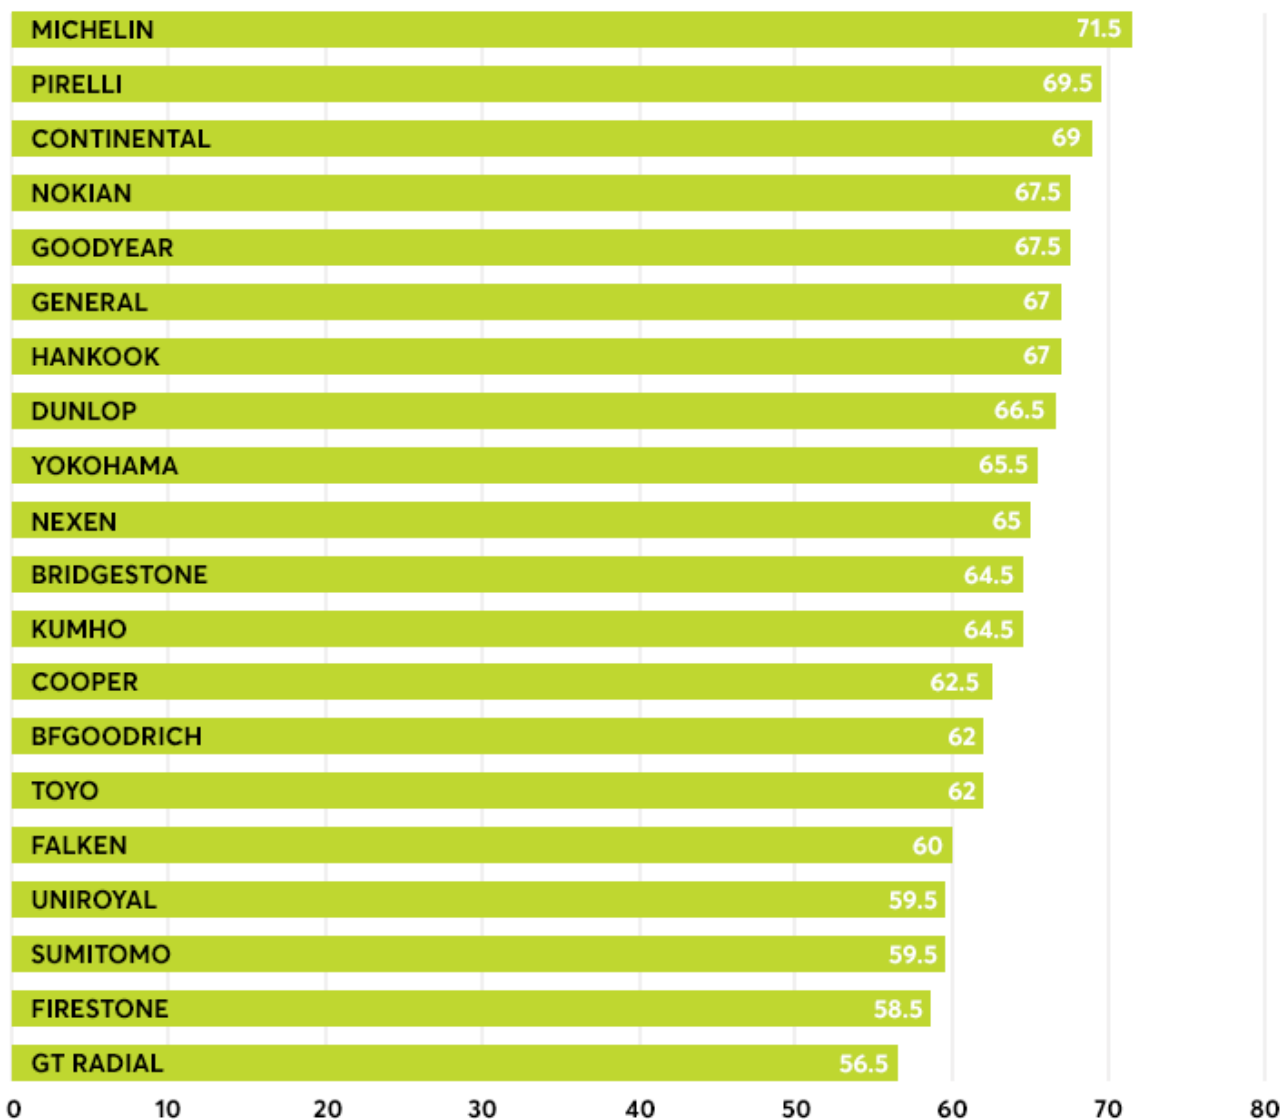

Tire Brand Report Card

© Consumer Reports 2016. All rights reserved.

Caption:

Description:

Dimensions: 750 x 800

aperture: 0

credit:

camera:

caption:

created_timestamp: 0

copyright:

focal_length: 0

iso: 0

shutter_speed: 0

title:

orientation: 0