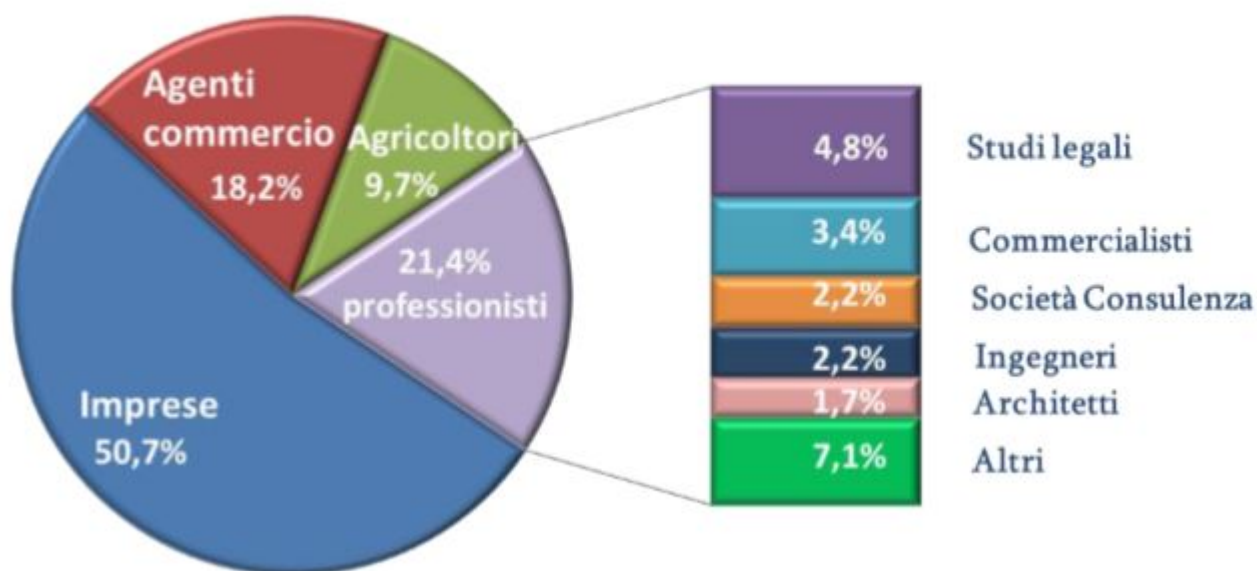

Autovetture 2015: 193.335 (+20,5%)

Caption:

Description:

Dimensions: 649 x 394

aperture: 0

credit: Lucia Tonini

camera:

caption:

created_timestamp: 1470223316

copyright:

focal_length: 0

iso: 0

shutter_speed: 0

title:

orientation: 0

keywords: Array