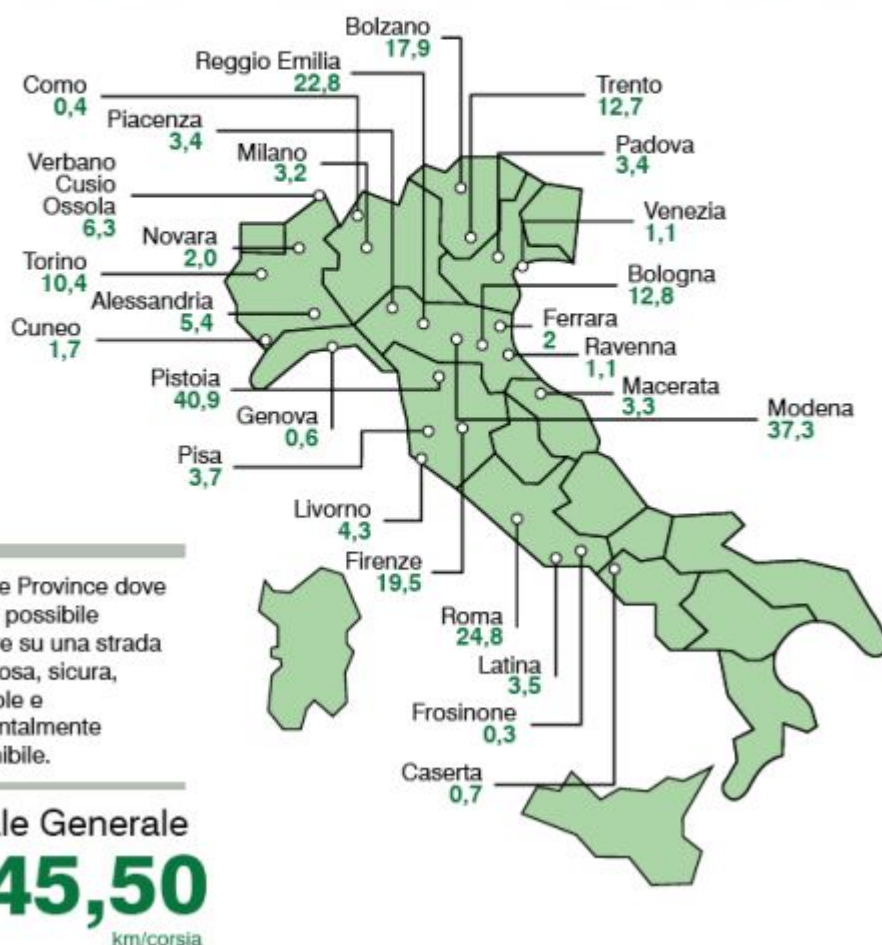

# Gli asfalti modificati con polverino di gomma da PFU in Italia

Caption:

Description:

Dimensions: 483 x 599

aperture: 0

credit: Lucia

camera:  
caption:  
created\_timestamp: 1432068025  
copyright:  
focal\_length: 0  
iso: 0  
shutter\_speed: 0  
title: